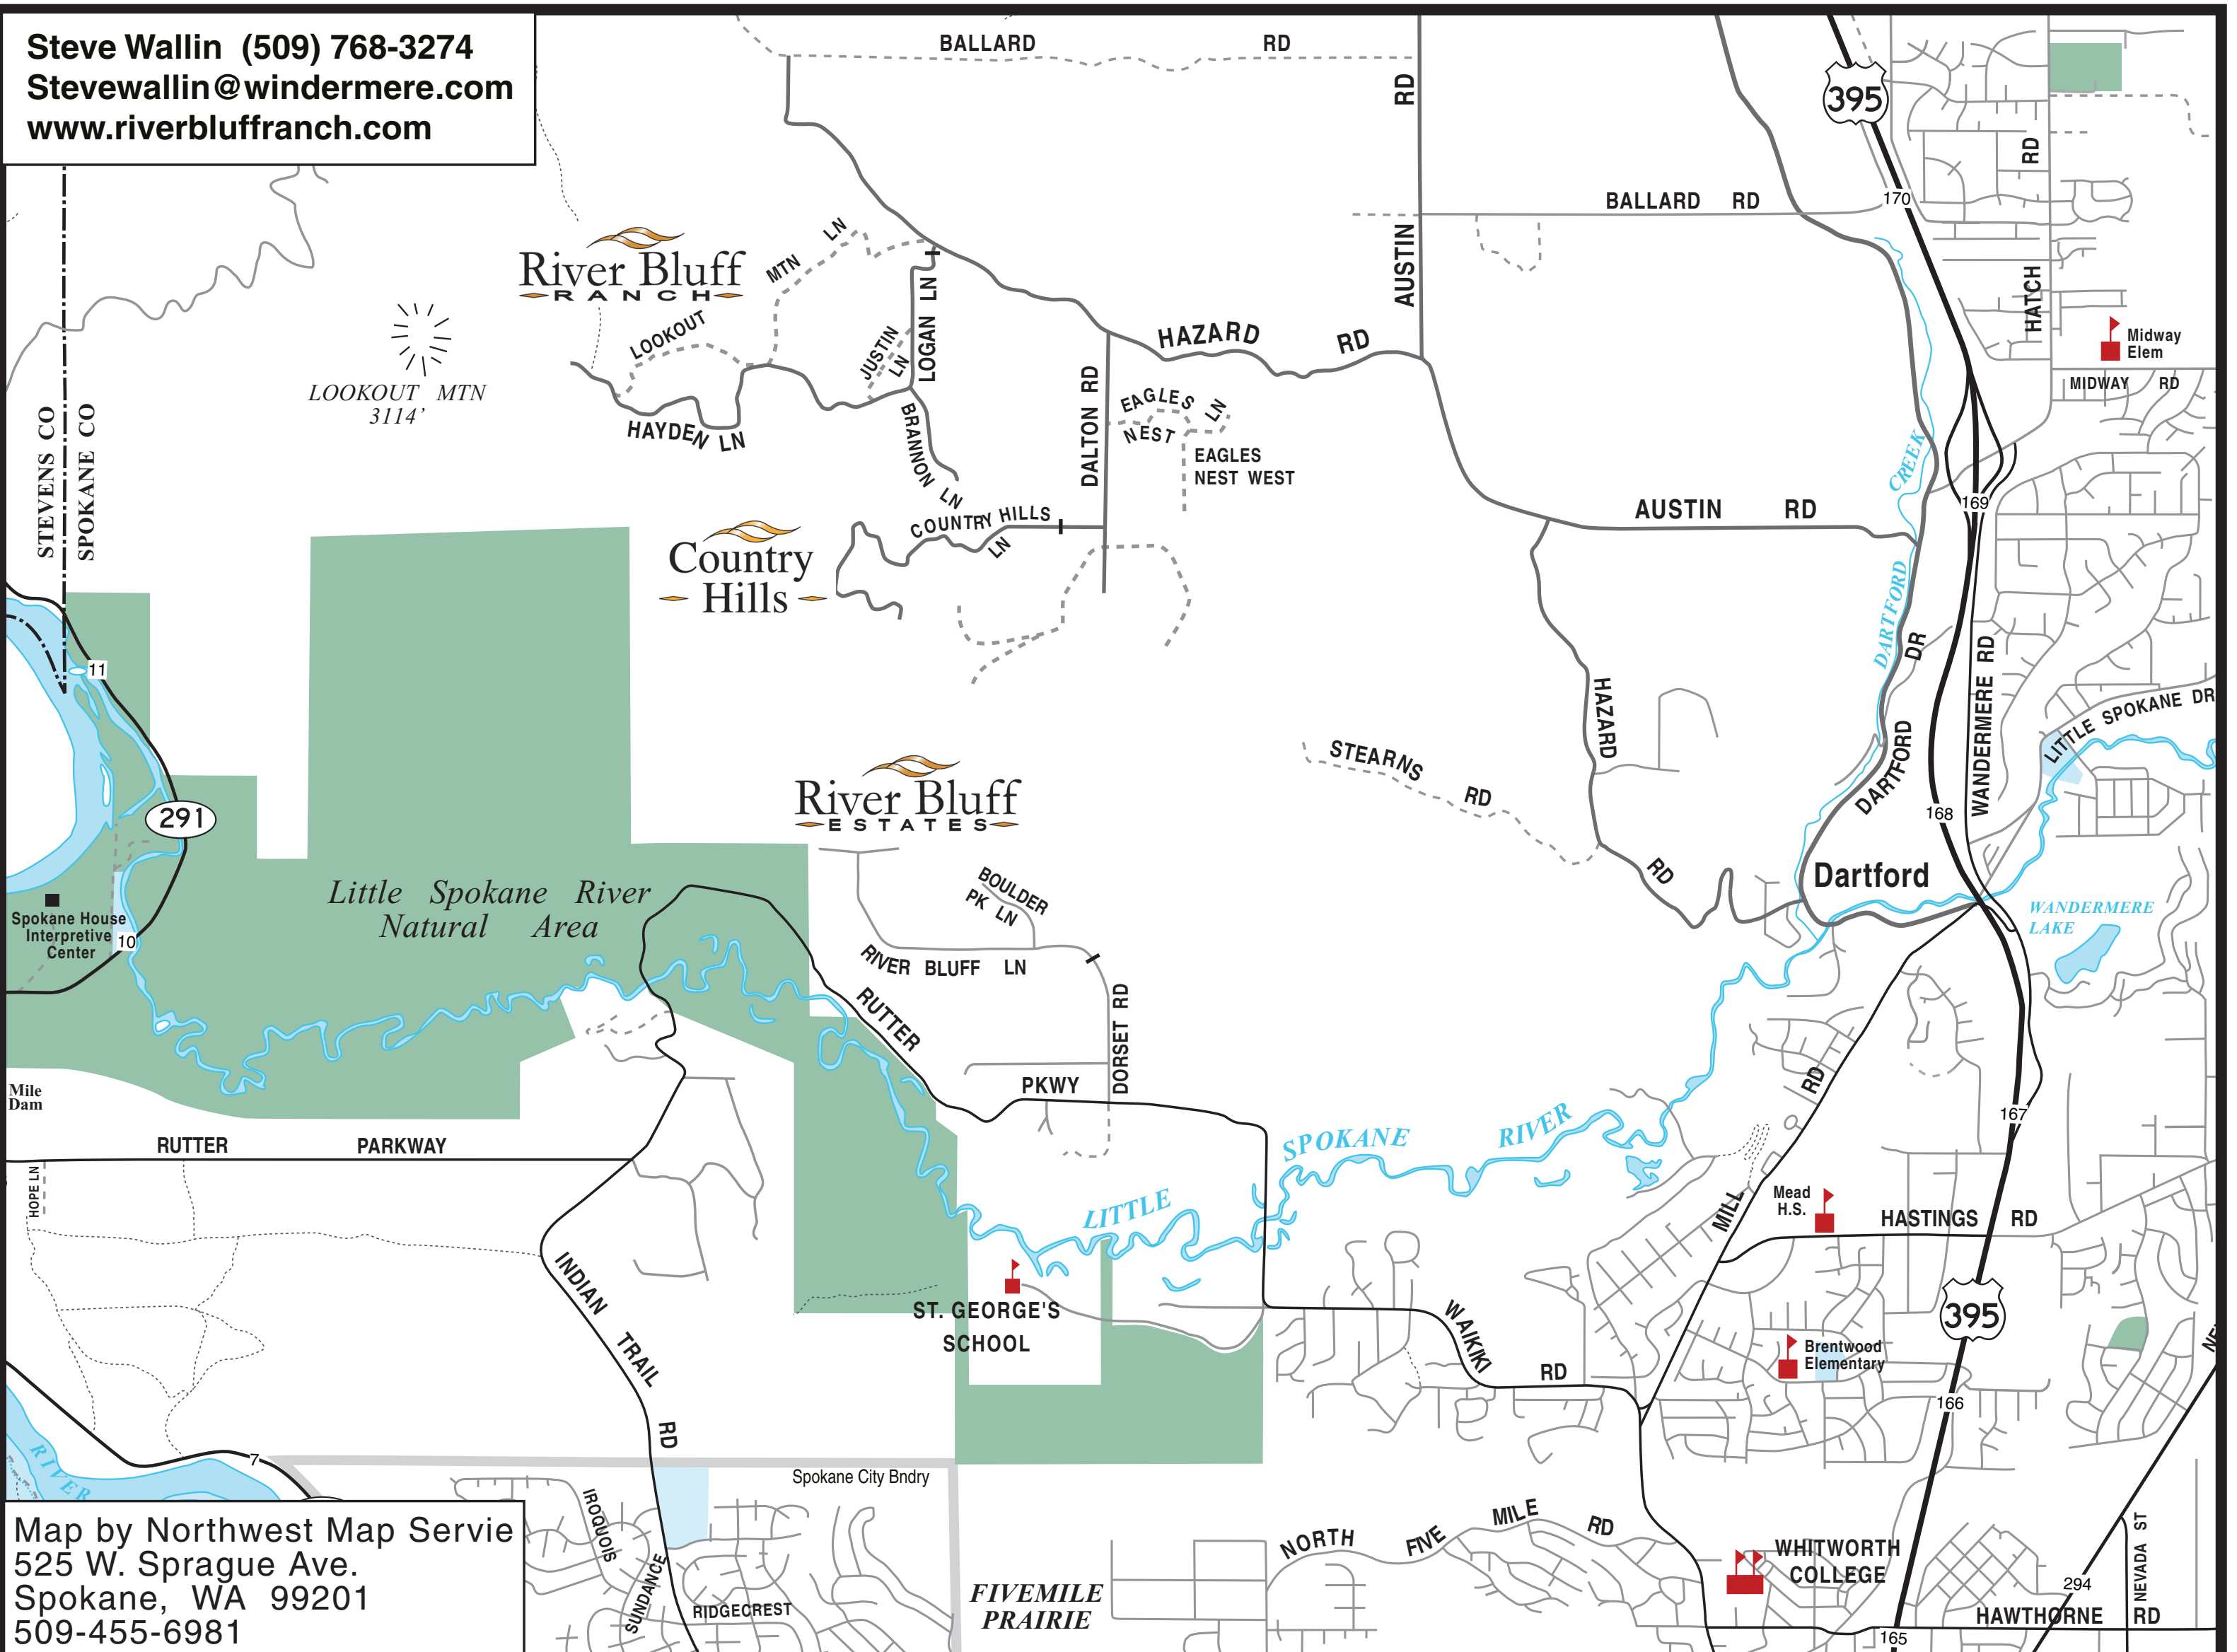

Steve Wallin (509) 768-3274
Stevewallin@windermere.com
www.riverbluffranch.com

Map by Northwest Map Service
525 W. Sprague Ave.
Spokane, WA 99201
509-455-6981