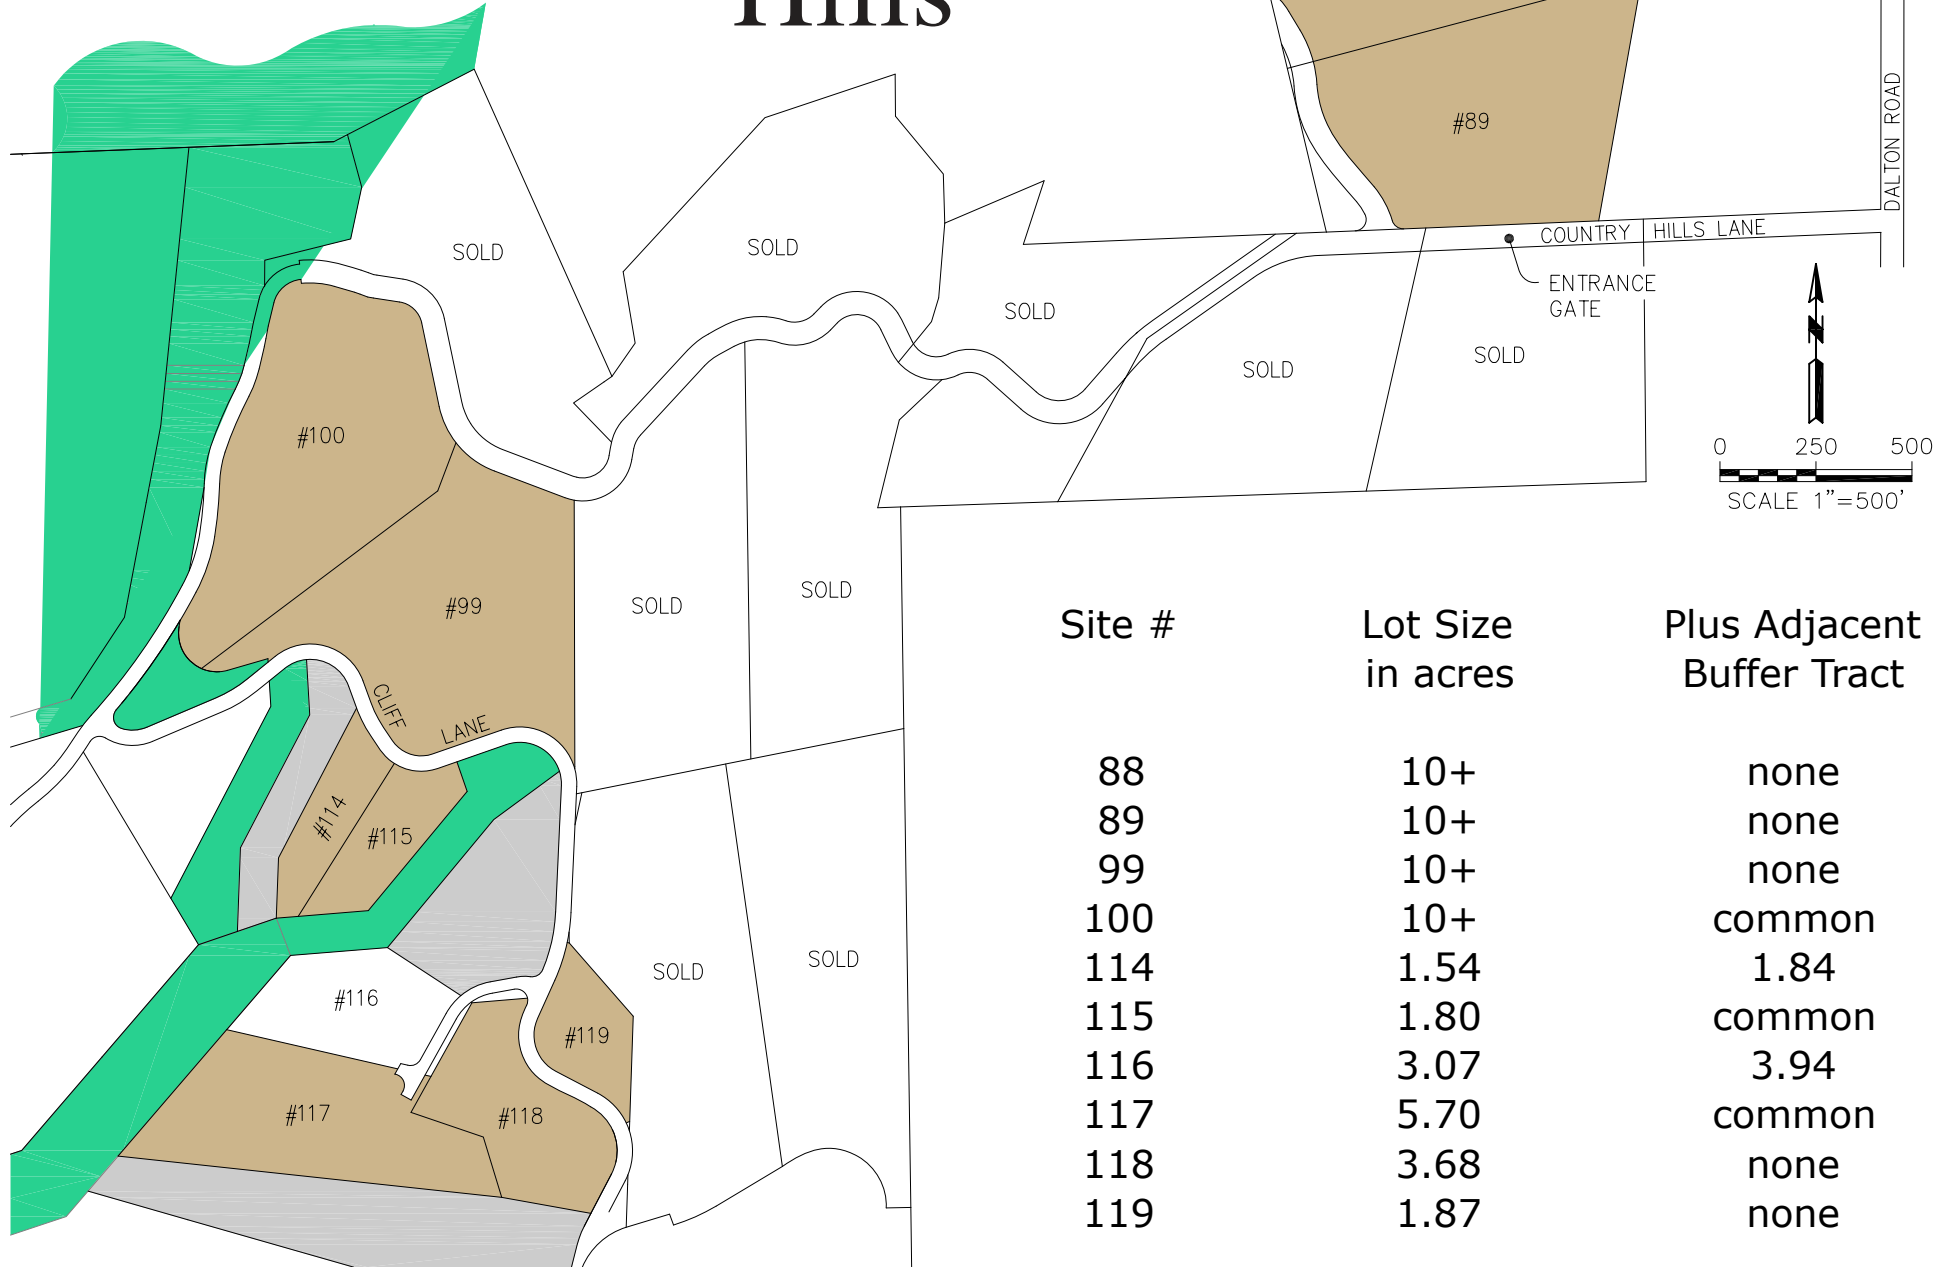

Country Hills

Site #	Lot Size in acres	Plus Adjacent Buffer Tract
88	10+	none
89	10+	none
99	10+	none
100	10+	common
114	1.54	1.84
115	1.80	common
116	3.07	3.94
117	5.70	common
118	3.68	none
119	1.87	none

SOME LOTS ARE SUBJECT TO FINAL PLAT.
 INFORMATION DEEMED RELIABLE BUT NOT GUARANTEED